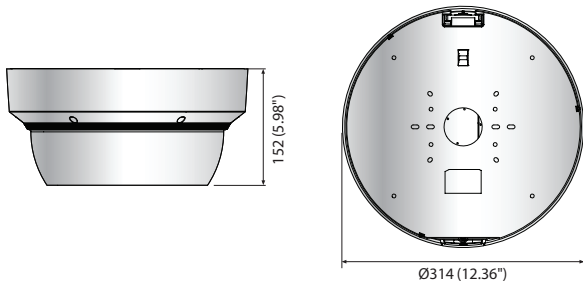

Dimensions

Unit : mm (inch)