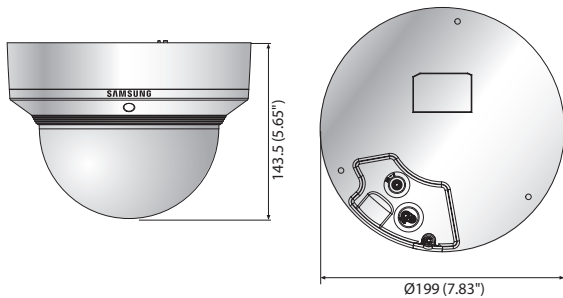

Dimensions

Unit : mm (inch)